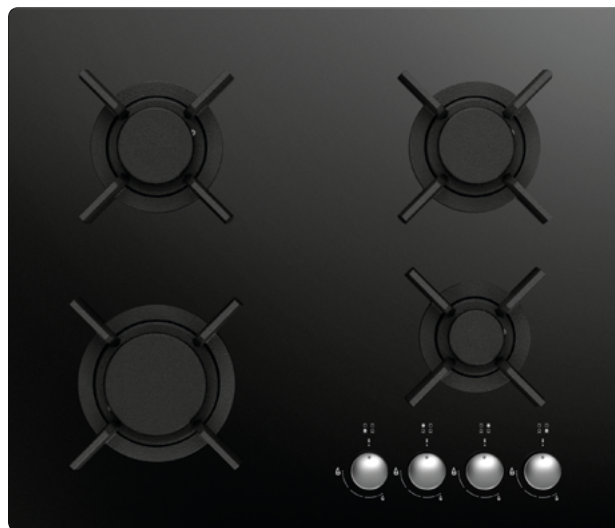

PRODUCT CARD

60

<b>Multiproget Line:</b>	Serie Crystal
<b>Multiproget Code:</b>	CG604VNGL
<b>Security valves</b>	Yes
<b>Surface Material:</b>	Crystal
<b>Pan Supports:</b>	Cast iron
<b>Serigraphy:</b>	Ink
<b>Type of controls:</b>	Knobs
<b>Cook zones:</b>	1 Aux 1,00 kW 2 Semi-Rapid 1,75 kW 1 Rapid 3,00 kW