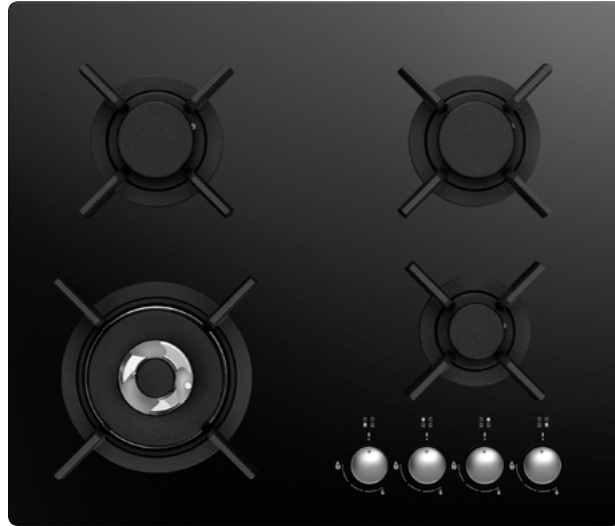

PRODUCT CARD

60

<b>Multiproget Line:</b>	Serie Crystal
<b>Multiproget Code:</b>	CG604VTGL
<b>Security valves</b>	Yes
<b>Surface Material:</b>	Crystal
<b>Pan Supports:</b>	Cast iron
<b>Serigraphy:</b>	Ink
<b>Type of controls:</b>	Knobs
<b>Cook zones:</b>	I Aux 1,00 kW I Semi-Rapid 1,75 kW I Rapid 3,00 kW I Triple Ring 3,50 kW