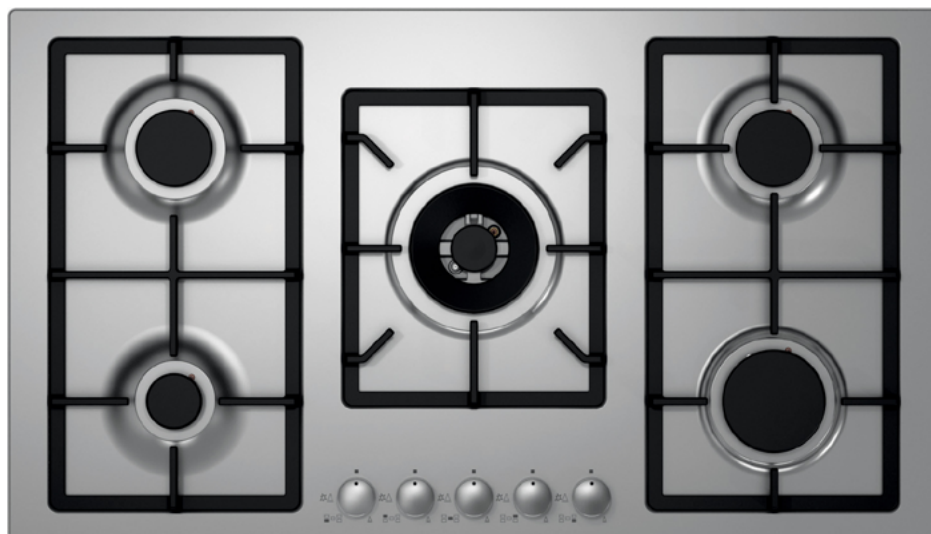

PRODUCT CARD

90

Multiproget Line:	Serie Quadra
Multiproget Code:	FQ905VTGC
Security valves	Yes
Surface Material:	Inox
Pan Supports:	Cast iron
Serigraphy:	Laser / Ink
Type of controls:	Knobs
Cook zones:	1 Aux 1,00 kW 2 Semi-Rapid 1,75 kW 1 Rapid 3,00 kW 1 Triple Ring 4,00 kW