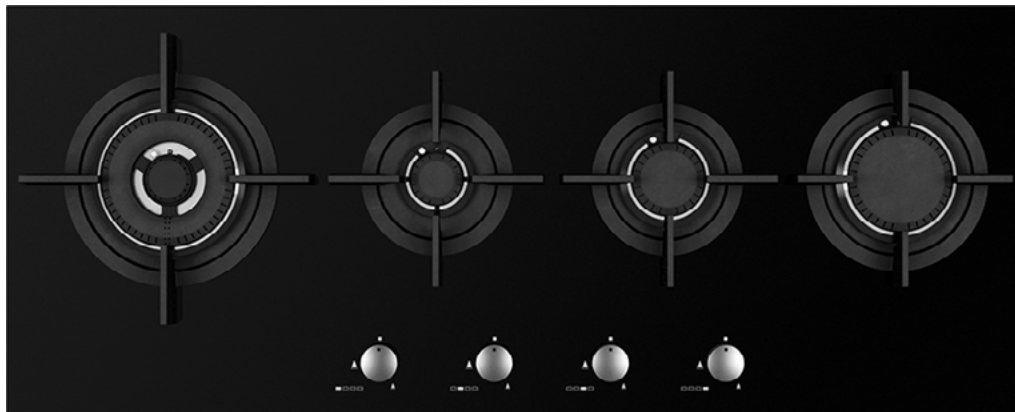

PRODUCT CARD

100

Multiproget Line:	Serie Crystal CI
Multiproget Code:	CII04VPEC
Security valves	Yes
Surface Material:	Crystal
Pan Supports:	Cast iron
Serigraphy:	Ink
Type of controls:	Knobs
Cook zones:	Vertical Flame Burners I Aux 1,00 kW I Semi-Rapid 1,75 kW I Rapid 3,00 kW I Triple Ring 4,00 kW