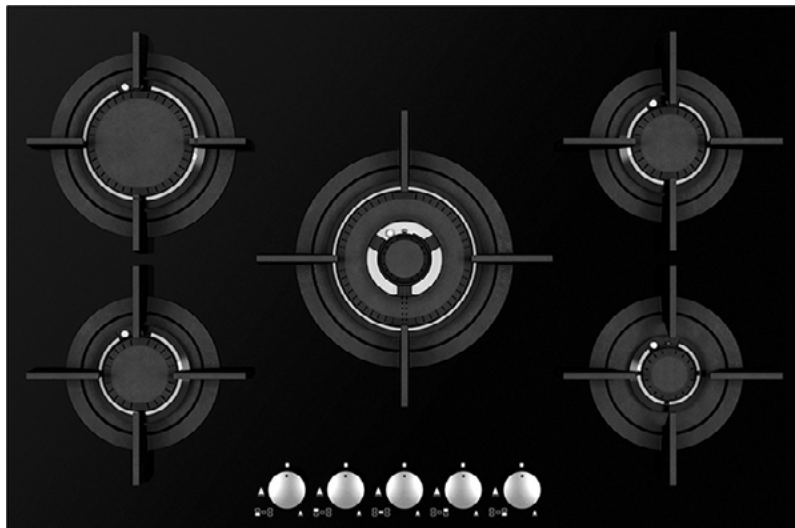

PRODUCT CARD

77

Multiproget Line:	Serie Crystal CI
Multiproget Code:	CI775VTEC
Security valves	Yes
Surface Material:	Crystal
Pan Supports:	Cast iron
Serigraphy:	Ink
Type of controls:	Knobs
Cook zones:	Vertical Flame Burners 1 Aux 1,00 kW 2 Semi-Rapid 1,75 kW 1 Rapid 3,00 kW 1 Triple Ring 4,00 kW