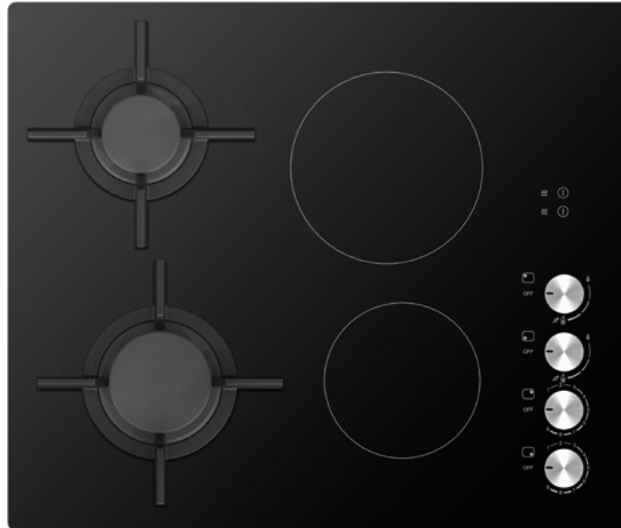

PRODUCT CARD

60

Multiproget Line:	Serie Hi-Light + Gas
Multiproget Code:	VD602BNEV
Security valves	-
Surface Material:	Vetroceramic
Pan Supports:	-
Serigraphy:	Ink
Type of controls:	Knobs
Cook zones:	2 Hi-light - 2 gas zone: ø145 - 1200 W ø180 - 1800 W 1 Semi Rapid 1,75 kW 1 Rapid 3,00 kW

Functions: Residual heat indicator