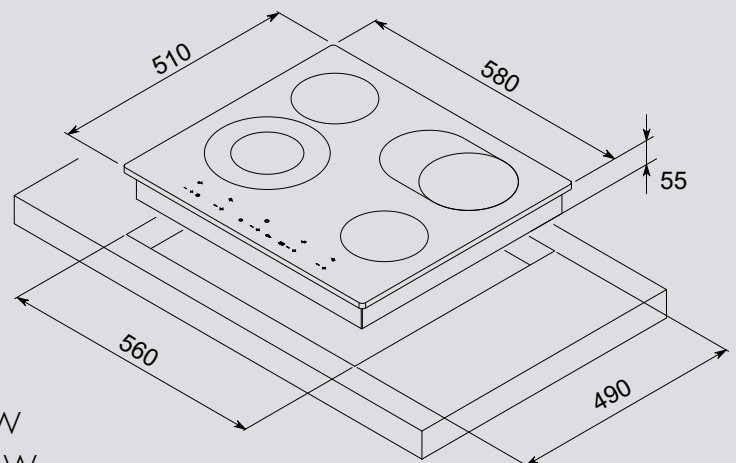

PRODUCT CARD

58

**Multiproget Line:** Serie Hi-Light  
**Multiproget Code:** VE58CHEHD  
**Security valves:** -  
**Surface Material:** Vetroceramic  
**Pan Supports:** -  
**Serigraphy:** Ink  
**Type of controls:** Touch Controls  
**Cook zones:** 4 Hi-light zone:  
ø145 - 1200 W x 2  
ø120/210 - 750 W / 2200 W  
ø170/265 - 1400 W / 2200 W