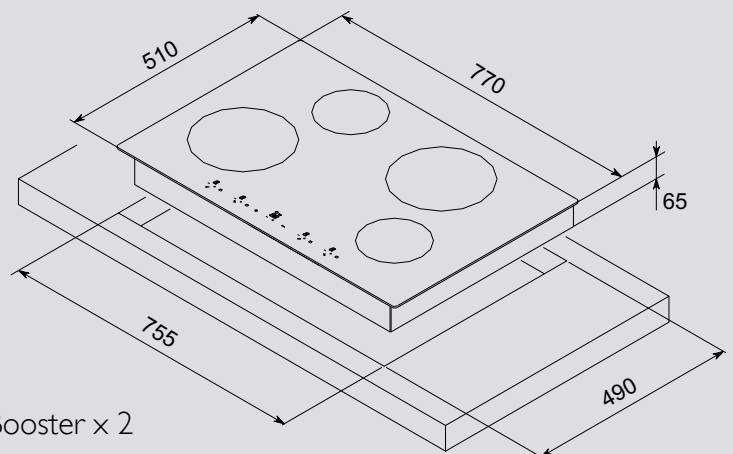

PRODUCT CARD

77

Multiproget Line:	Serie Induction
Multiproget Code:	VI77C37
Security valves	-
Surface Material:	Vetroceramic
Pan Supports:	-
Serigraphy:	Ink
Type of controls:	Touch Controls
Cook zones:	4 Induction zone: ø145 - 1600 W x 2 ø210 - 2000 W / 3000 W Booster x 2

Functions: Pot diameter / Automatic stop / Timer / Residual heat indicator / Safe lock