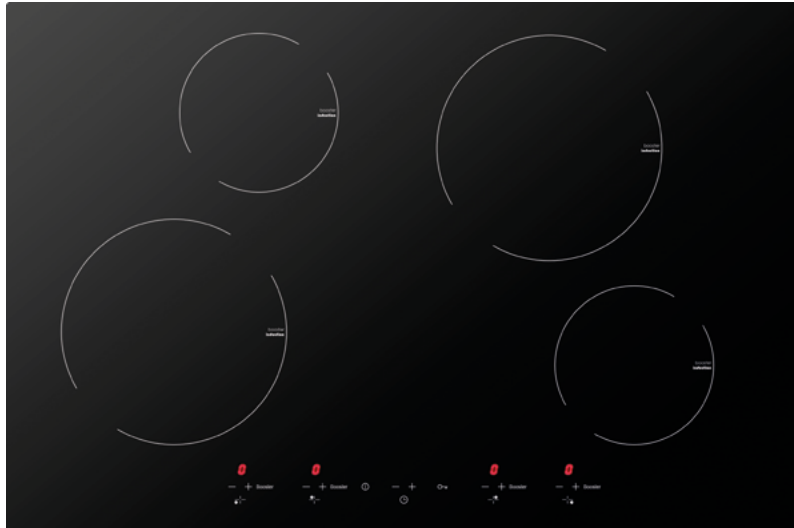

PRODUCT CARD

77

Multiproget Line:	Serie Induction
Multiproget Code:	VI77C37
Security valves	-
Surface Material:	Vetroceramic
Pan Supports:	-
Serigraphy:	Ink
Type of controls:	Touch Controls
Cook zones:	4 Induction zone: ø145 - 1600 W x 2 ø210 - 2000 W / 3000 W Booster x 2

Functions: Pot diameter / Automatic stop / Timer / Residual heat indicator / Safe lock